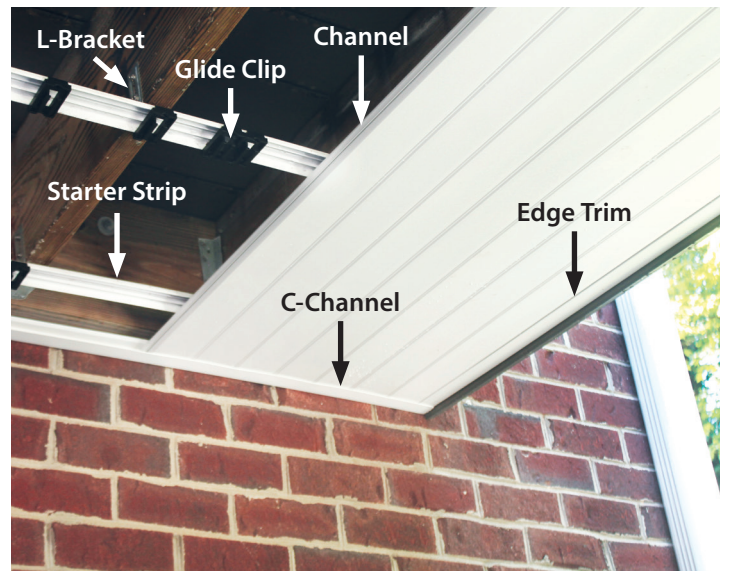

*Enjoy outdoor living above and below your deck*

**Upside**<sup>TM</sup>  
DECK CEILING

- *Simple 6 component system*
- *New construction or remodel*
- *Adaptable to most deck shapes and configurations*
- *Finished beadboard look*
- *Low maintenance*
- *Durable water-diverting PVC channels*

## UPSIDE DECK CEILING INSTALLATION

### Galvanized L-Bracket

- Attaches to joist to set pitch for drainage
- Accommodates for uneven joists
- Self-tapping screws included
- Specially-coated to resist corrosion
- **Stainless Steel option available**

### Channel

- Water diverting PVC channels
- 10', 12', 16' lengths
- Creates beadboard look