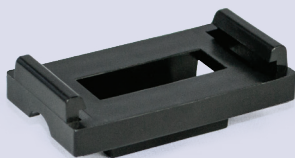

Glide Clip

- Connects channel to starter strip
- Allows for faster installation
- Nylon composition